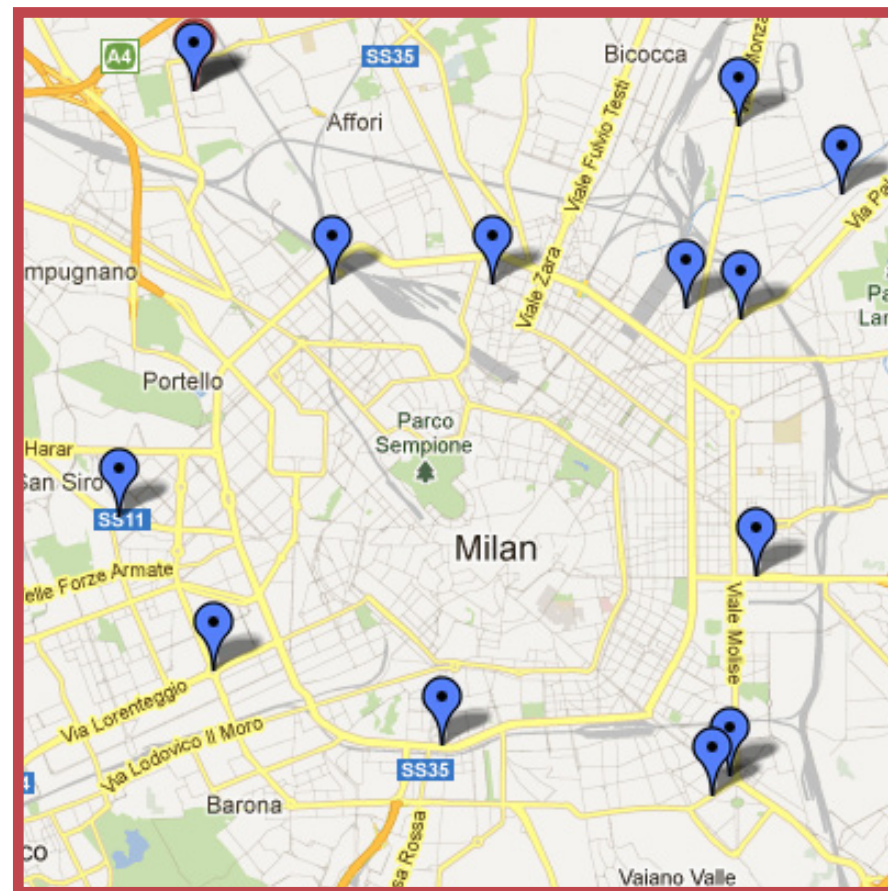

SAFEWAY

SIMPLY

SAFEWAY

SIMPLY

SAFEWAY

SIMPLY

SAN FRANCISCO

AREA : 231,9 sq miles
POPULATION: 7,563,460

MILANO

AREA : 70,18 sq miles
POPULATION: 1,342,337

SAFeway STORES
IN SAN FRANCISCO

15

SIMPLY STORES
IN MILANO

13

15 SAFEWAY 

13 SIMPLY MARKET