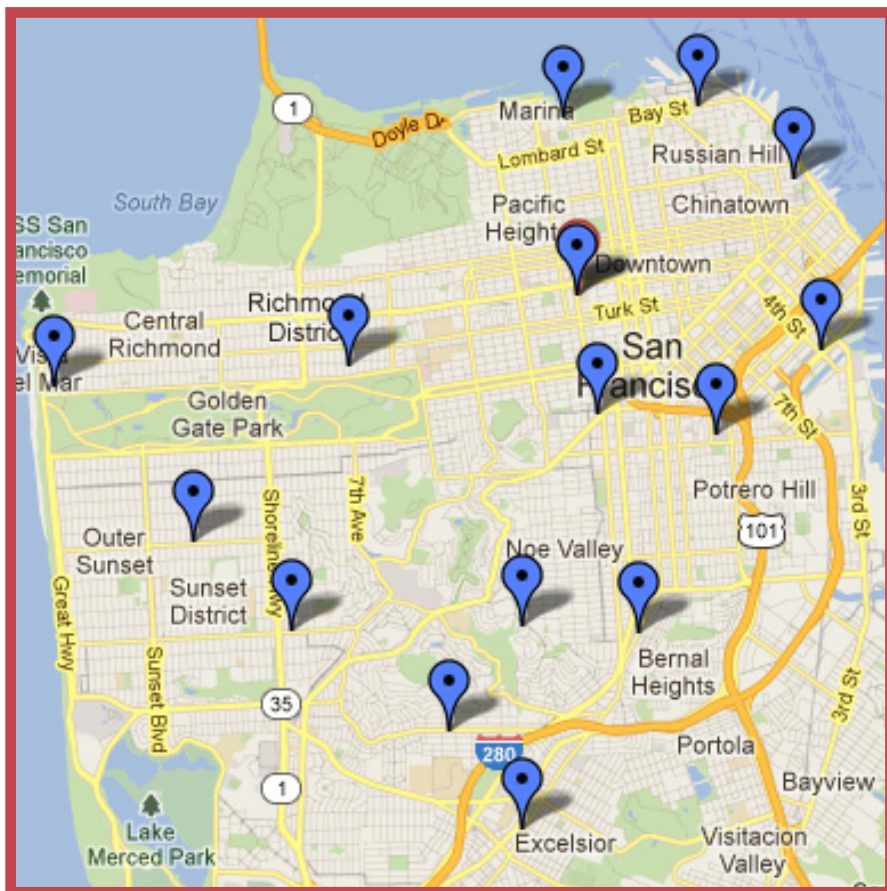

SAFEWAY

SIMPLY

SAFEWAY

SIMPLY

SAFEWAY

SIMPLY

SAN FRANCISCO

AREA : 231,9 sq miles
POPULATION: 7,563,460

MILANO

AREA : 70,18 sq miles
POPULATION: 1,342,337

SAFeway STORES
IN SAN FRANCISCO

15

SIMPLY STORES
IN MILANO

13

15 SAFEWAY 

13 SIMPLY MARKET