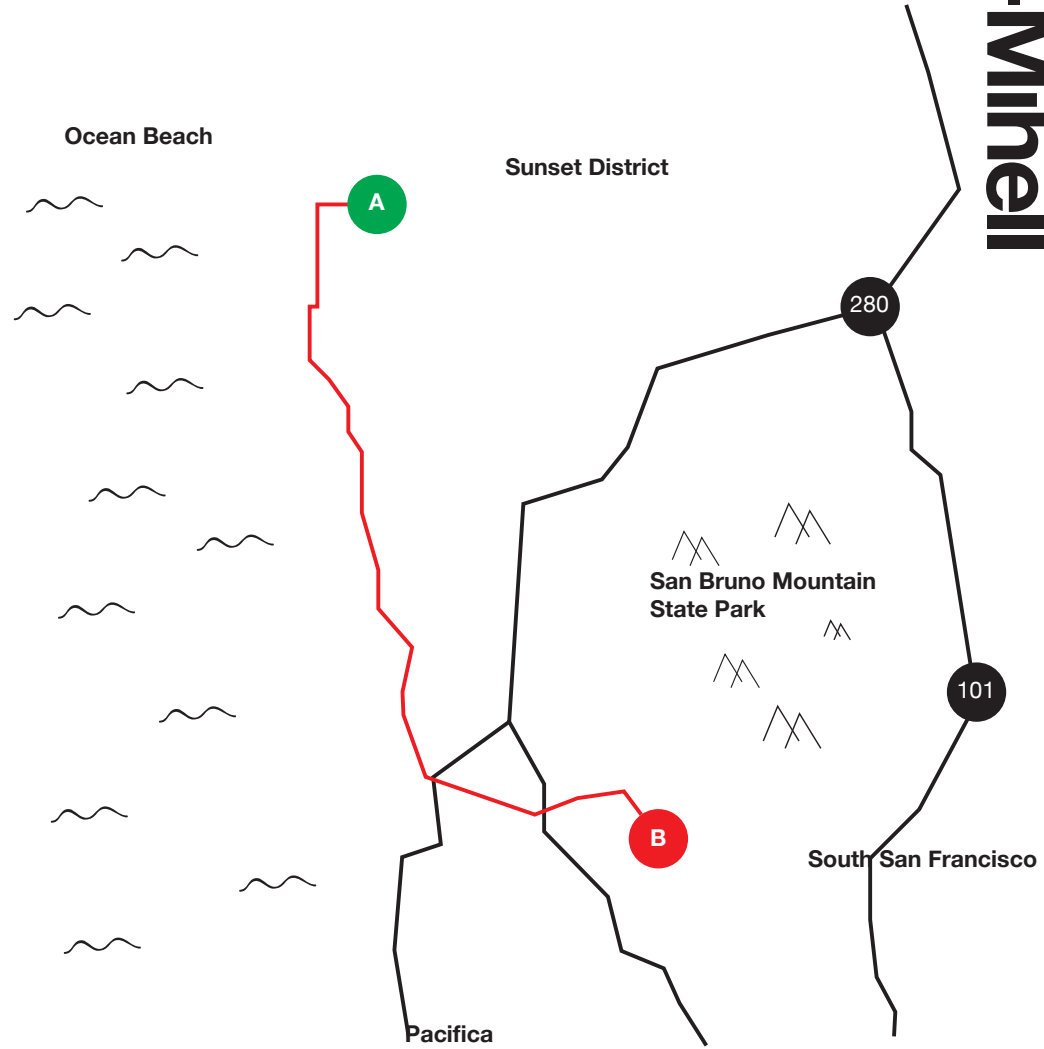

41st & Pacheco to Costc

Sebastian
Diaz-Mihell

41st & Pacheco to Costco

Sebastian
Diaz-Mihnell

41st & Pacheco - Costco

Ocean Beach

Sunset District

San Bruno Mountain State Park

South San Francisco

Pacifica

Sebastian Diaz-Mihell

Grocery Store A — B

Grocery Store A — B