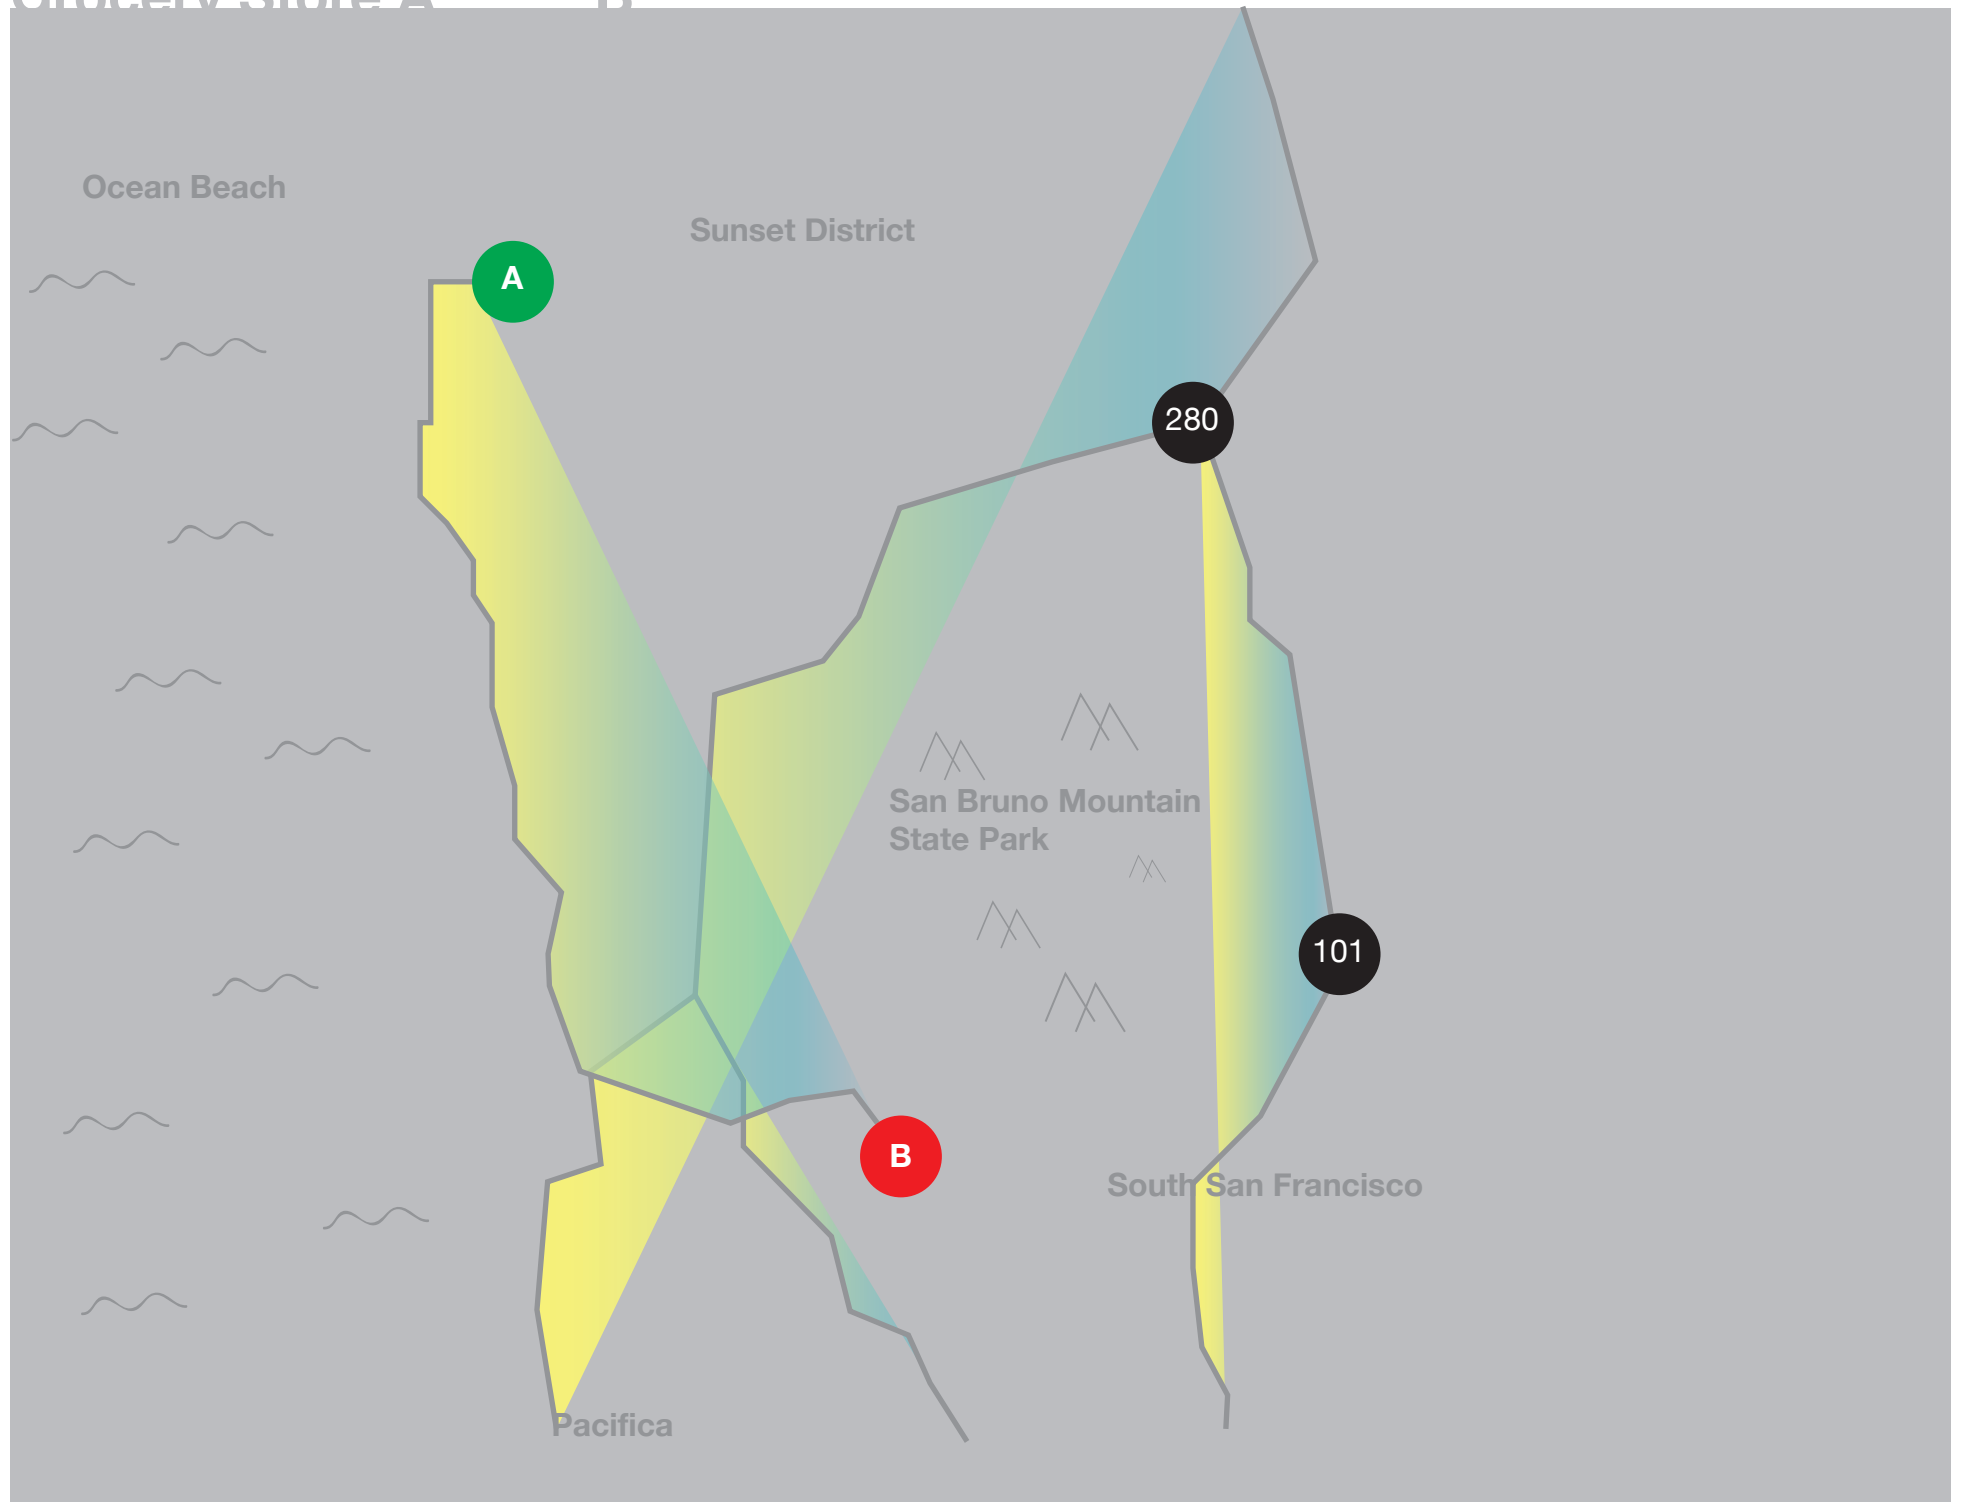

41st & Pacheco to Costc

Sebastian
Diaz-Mihell

41st & Pacheco to Costco

Sebastian
Diaz-Mihnell

41st & Pacheco - Costco

Ocean Beach

Sunset District

San Bruno Mountain State Park

South San Francisco

Pacifica

Sebastian Diaz-Mihell

Grocery Store A — B

Grocery Store A — B