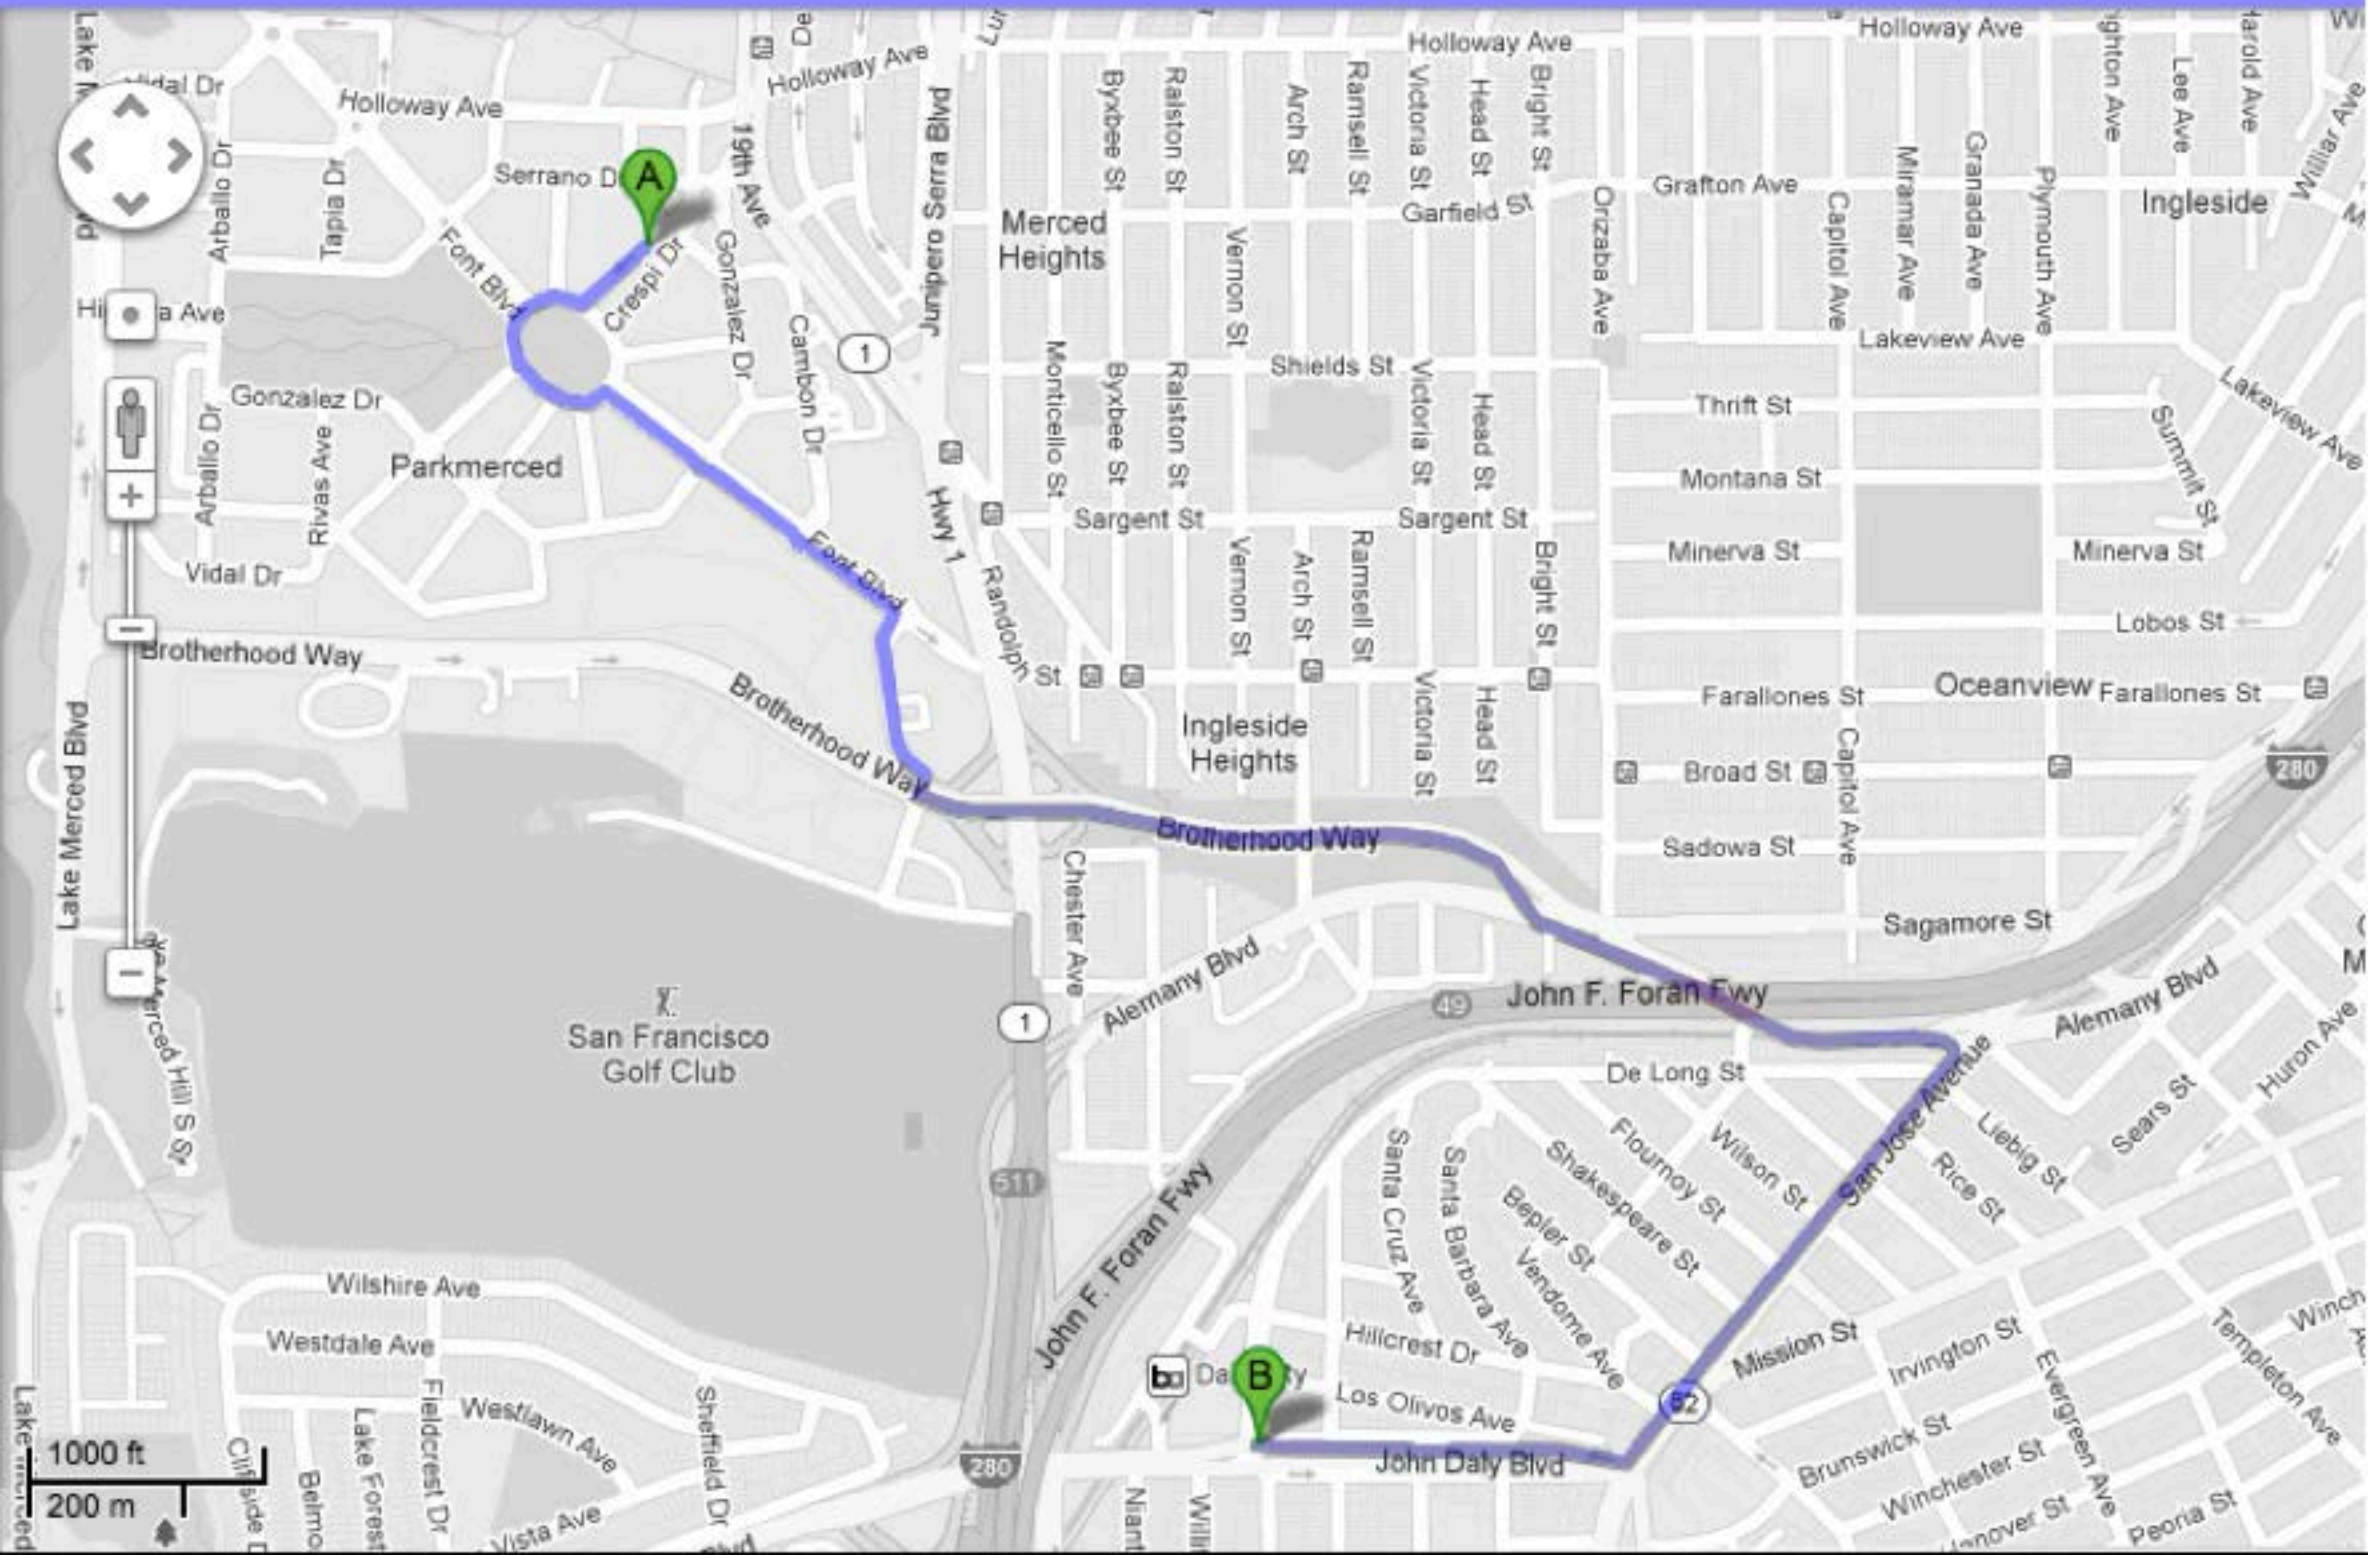

Crespi Drive, SF to Daly City BART

Daly City BART to Fremont BART

Fremont BART to The Woods Drive, SJ

The Woods Drive, SJ to COSTCO